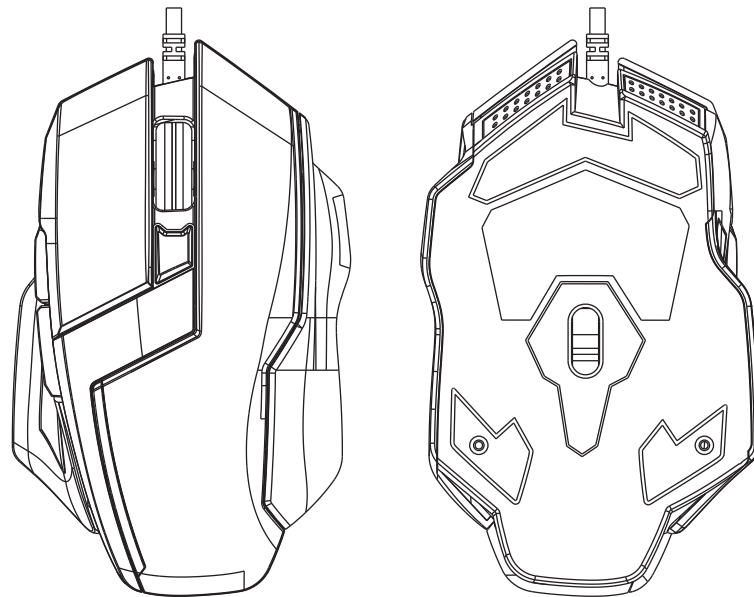

Response rate / Sensor

Equipped with a medium DPI resolution rate of 3200, built in memory, and USB connection.

Response rate / Sensor

The Sabre mouse has a response rate of 2ms and Optic Sensor SPCP180A.

Buttons

With 6 programmable buttons, personalize and program your gaming mouse to your liking.

Illumination

Perfect ergonomic design, LED light Mouse, Predefined Light Combination effects.

FEATURES

Interface	USB 2.0
Number of Buttons	6
Button Lifespan	3 Million Clicks
Optic Sensor	SPCP180A
Voltage	5 V -60 mA
Cable Length	4.92
Type of Cable	Braided
Resolution	1000 /1600 /2400 / 3200 DPI
Product Size	5x3.03x1.57 in
Materials	ABS Plastic
Weight	5.25 oz
EAN 13	7503026359280