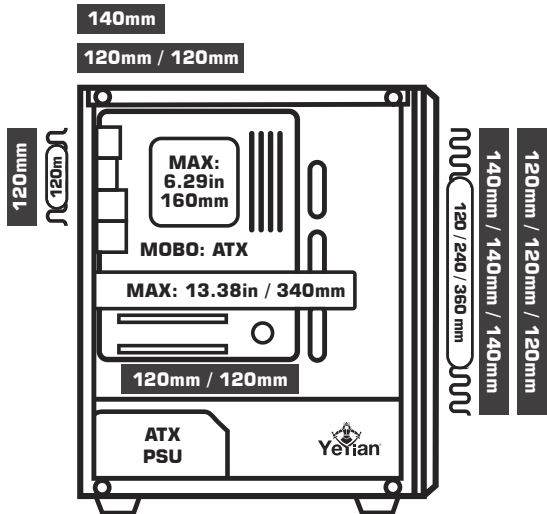

Weight

Equipped with the best material comes with a resistant frame to give you a high performance of all its components that will leave you ready for any battle.

Measurements

Measures 17 "in. long, 8" in. wide, and 19 "in. tall along with two front USB 2 ports, a HD audio output and (1) USB 3.0 for your basic gaming needs.

Ventilation Capacity

Includes 3 RGB Fans with single rings to maintain sufficient airflow to cool your Gaming PC. You can also ad extra ventilation on the Front:(3) 4.7in or 5.5in, Front support: for 9.4in Liquid cooler, Top: (2) 4.7in Rear: Supports 120mm Liquid cooler

Tempered Glass

Motherboard Compatibility

Includes 3 ARGB Fans

FAN SLOT
ESPACIO PARA VENTILADOR

WATER COOLING SYSTEM
SISTEMA DE ENFRÍAMIENTO POR AGUA

Product Size	432mm * 210mm * 495mm (Gabinet Size) 560mm * 280mm * 540mm (Packaging Size)
Front Panel	ABS + Crystal
Top Cover	Metal Dust Filter
Left Side Panel	Tempered Crystal with open Window Design
Chassis	SPCC 0.66mm
USB 2.0 + HD Audio	2
USB 3.0	1
Mother Board	ATX / MICRO ATX
Power Supply	Standard ATX at Bottom (Includes Power Supply Cover)
Reserved Fan Ports	Front: (3) 12cm or 14cm (12cm Included Fans) Front Support for 240mm Liquid Cooler Top: (2) 12cm (Fan Optional) Bottom: (3) 12cm or 14cm (Fan Optional) Rear: (1) 12cm (Fan Optional) Rear Support 120mm Liquid Cooler
Drive Bays	(2) 3.5" HD (3) 2.5" SSD
PCI Slots	7
Max. VGA Card	15.74in
Max. CPU Cooler	160mm
Cable Management	Yes
EAN 13	7503026779699