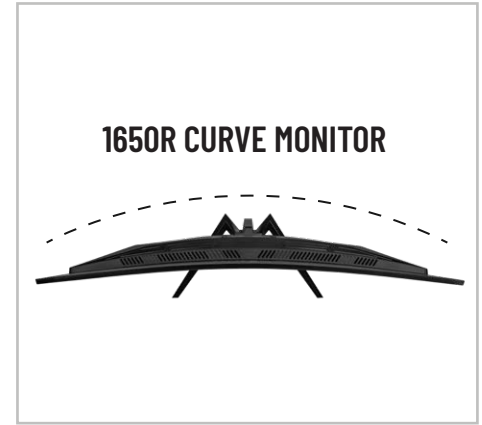

IMMERSE YOURSELF IN BATTLE

SIGURD

CURVED GAMING MONITOR 23.8" / SERIES 2503

FULL HD
1920X1080

3000:1
CONTRAST

RESPONSE
TIME
1ms

CURVED
MONITOR

Experience effortless, tear-free, low-latency, and low-latency gaming with NVIDIA G-SYNC and AMD FreeSync. Low Frame Rate Compensation ensures every frame passes smoothly, eliminating unwanted motion blur and ghosting.

1650R CURVE MONITOR

The screen has a 1650R curvature with optimal view at 1.65 meters, allowing users to have a more immersive experience. Its ultra-wide panoramic viewing angle maintains image clarity and consistent color for all your entertainment and gaming needs.

Two integrated speakers with 3W of power that will provide you with a clear sound without the need to fill your space with extra cables.

It provides tilt and swivel so you can easily find your ideal viewing position. Compatible with the full range of 75x75mm VESA mounting brackets. With almost unlimited mounting capabilities it adapts to any challenge or need.

BOX INCLUDES:

23.8" Curved Sigurd Monitor

Monitor Stand

HDMI Cable

Power Supply

Power Supply Cable

SPECIFICATIONS

Model Number	YMC-70804
Curve	1650
Screen Size	23.8"
Response Time	1ms
Screen Colors	16.7 M
Vision Angle	178°/178°
Contrast Ratio	3000:1
Surface	Anti-reflective
Brightness	300cd/m ²
Horizontal Frequency	104KHZ - 186.8KHZ
Vertical Frequency	40Hz - 200 Hz (Requires DisplayPort cable).
View Port	1 (DPI.2)
HDMI 2.0	1
VESA Mount	75mmx75mm
EAN	7500619001571