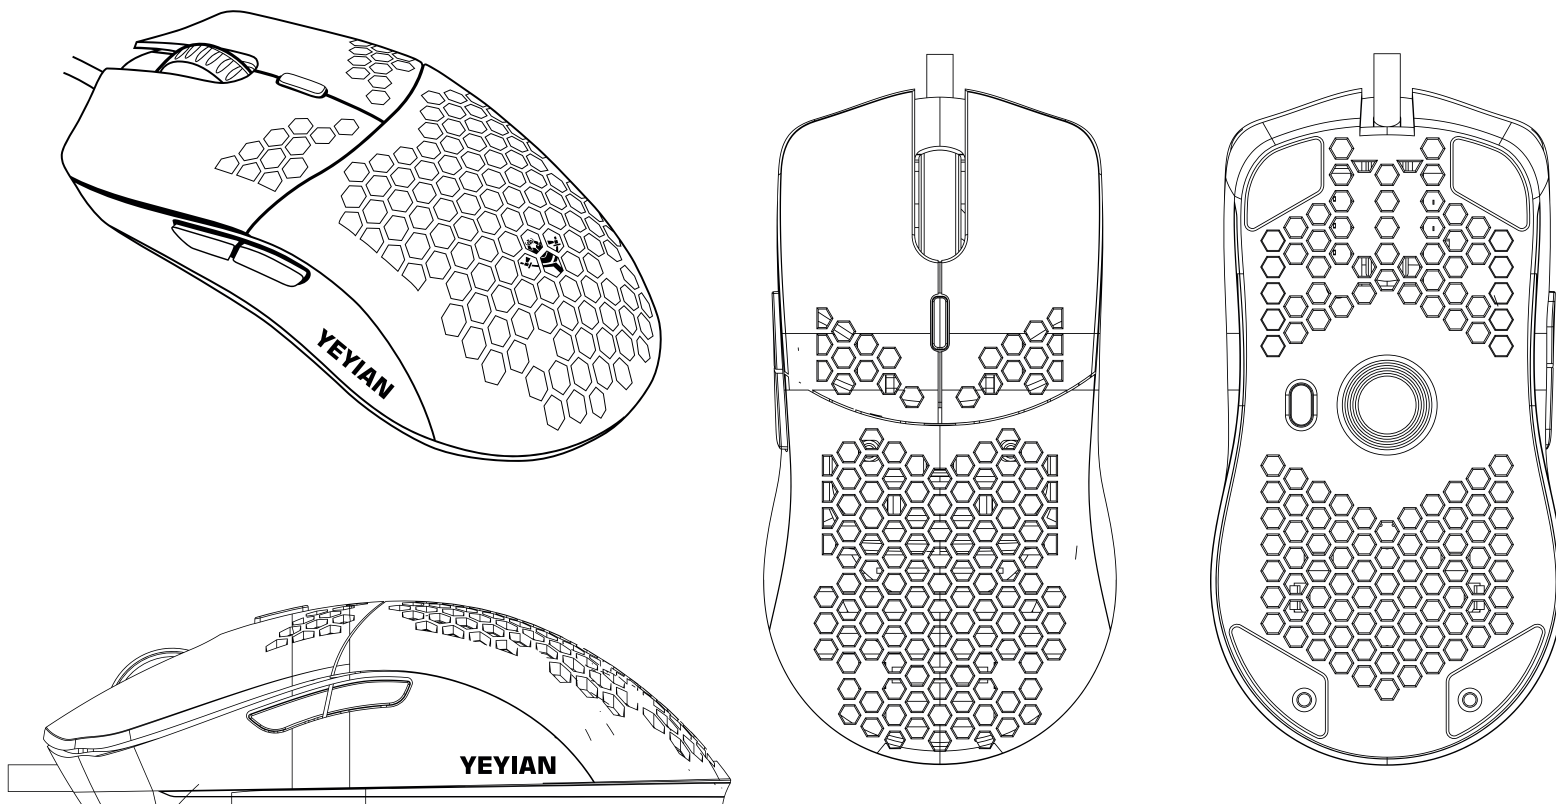

LINKS
SERIES 3000
GAMING MOUSE
MOD. YMG-24310

RGB led light
Gaming mouse with RGB led lights.

7200 DPI
Mouse is equipped with a medium DPI rate of 7200.

Lightweight design.
The structure of the mouse is designed for lightweight and performance.

Programmable Buttons.
Personalize and program your gaming mouse to your liking.

Ergonomic Design.
Mouse has a fantastic ergonomic design for your comfort.

Diagram

Datasheet (YMG-24310)

Characteristics	Voltage	5V
Type of current		cc
Stream		<200 MA
Connector		USB
Sensor		Óptico / Láser Pixart PAW 3212DM
DPI resolution		500/1600/2400/4000/5000/7200 Switchable
Switch		Huano
Button durability		5000000
Response time		1 ms
Programmable buttons		7
Max. Acceleration		10g
Integrated Memory		Si
Adjustable weight		No
Cable length		1.7 m
Cable coating		Ascended cord black + Magnet
Plug and play		Si
Power Supply		USB
Buttons		7
Illumination		RGB
Compatibility		Windows XP, Vista, 7, 8, 10 & Mac
Additional characteristics		Software de configuración / Configuration software
Long		128.5 mm
Width		67 mm
High		38 mm
Weight		69 g
Warranty		US 12 MX 12 ES 24