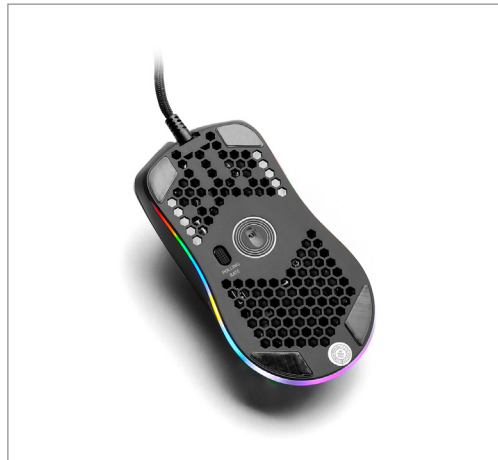

LINKS
SERIES 3000
GAMING MOUSE
MOD. YMG-24310

RGB led light
Gaming mouse with RGB led lights.

7200 DPI
Mouse is equipped with a medium DPI rate of 7200.

Lightweight design.
The structure of the mouse is designed for lightweight and performance.

Programmable Buttons.
Personalize and program your gaming mouse to your liking.

Ergonomic Design.
Mouse has a fantastic ergonomic design for your comfort.

Diagram

Datasheet (YMG-24310)

Characteristics	Voltage	5V
Type of current		cc
Stream		<200 MA
Connector		USB
Sensor		Óptico / Láser Pixart PAW 3212DM
DPI resolution		500/1600/2400/4000/5000/7200 Switchable
Switch		Huano
Button durability		5000000
Response time		1 ms
Programmable buttons		7
Max. Acceleration		10g
Integrated Memory		Si
Adjustable weight		No
Cable length		1.7 m
Cable coating		Ascended cord black + Magnet
Plug and play		Si
Power Supply		USB
Buttons		7
Illumination		RGB
Compatibility		Windows XP, Vista, 7, 8, 10 & Mac
Additional characteristics		Software de configuración / Configuration software
Long		128.5 mm
Width		67 mm
High		38 mm
Weight		69 g
Warranty		US 12 MX 12 ES 24