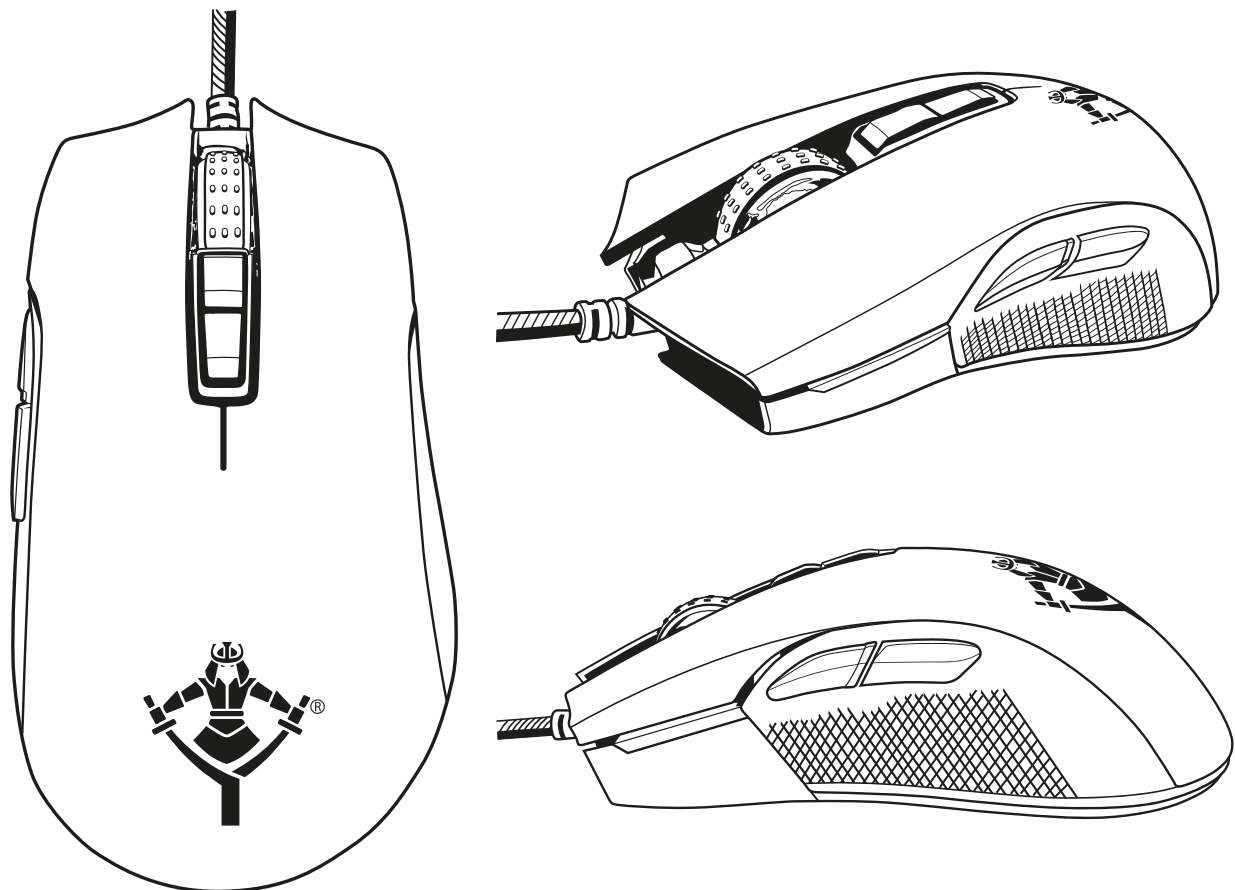

Diagram

Datasheet (YMT-V70/YMT-M2000)

Characteristics

Voltage	5v
Type of current	CC
Stream	210mA
Connector	USB
Sensor	Optic sensor PMW3360
DPI resolution	500/800/1200/1600/2400/3200/6000/12000 Switchable
Switch	Black ABS Plastic
Button durability	50000000
Response time	2MS
Programmable buttons	7
Max. Acceleration	50 G
Integrated Memory	Si
Adjustable weight	Si
Cable length	3.92 ft
Cable coating	Braided Cable + Magnet
Plug and play	Si
Power Supply	USB
Buttons	7
Illumination	Luz LED / Led Light
Compatibility	Windows XP, Vista, 7, 8, 10 & Mac
Additional characteristics	Perfect ergonomic design, LED light Mouse, Predefined Light Combination effects
Long	4.84 in
Width	2.58 in
High	1.57 in
Weight	0.23 lb
Warranty	US 12 | MX 12 | ES 24

Certifications: **FCC, CE, RoHS**

EN - The information and specifications presented are based on international standards. Vadeto Group makes no warranty, expressed or implied, as to its accuracy, and assumes no responsibility for the use of this product. Vadeto Group reserves the right to make changes to specifications and images without notice