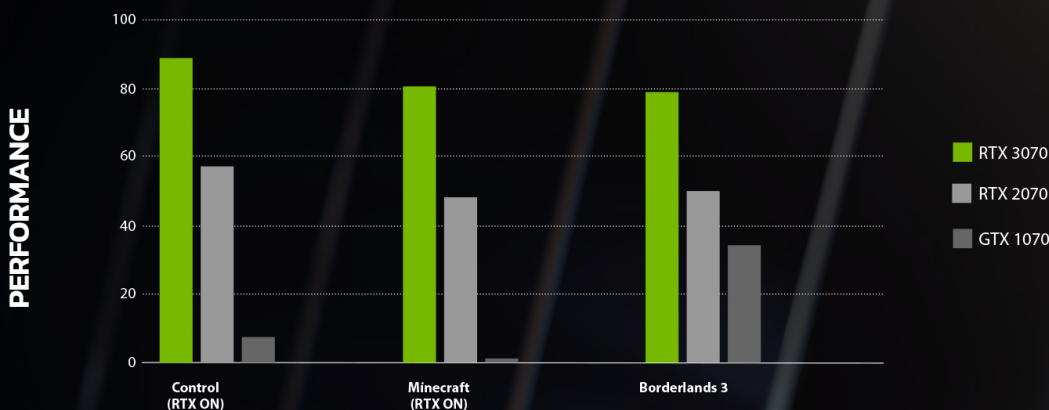

GeForce RTX 3070 The Ultimate Play

The GeForce RTX 3070 graphics card is powered by Ampere-NVIDIA's 2nd gen RTX architecture. Built with dedicated 2nd gen RT Cores and 3rd gen Tensor Cores, streaming multiprocessors, and high-speed memory, they give you the power you need to rip through the most demanding games.

Cutting-Edge GPUs
NVIDIA Ampere Architecture

Most Realistic & Immersive Graphics
2nd Gen Ray Tracing

AI-accelerated Performance
NVIDIA DLSS

Lowest System Latency
NVIDIA Reflex

The Best Experience for Every Game
Game Ready Drivers

Built for Live Streaming
NVIDIA Encoder

AI-enhanced Voice & Video
NVIDIA Broadcast App

Fast-Track Your Creativity
NVIDIA Studio

ULTIMATE LOW-NOISE COOLING EXPERIENCE

Looking for a gaming PC that not only performs well but also looks great? Meet the Shoge 560XB-370IU! This PC is equipped with the latest hardware, but what really sets it apart is its stunning aesthetics, thanks to the **four included ARGB fans** that light up your gaming space in a dazzling array of colors.