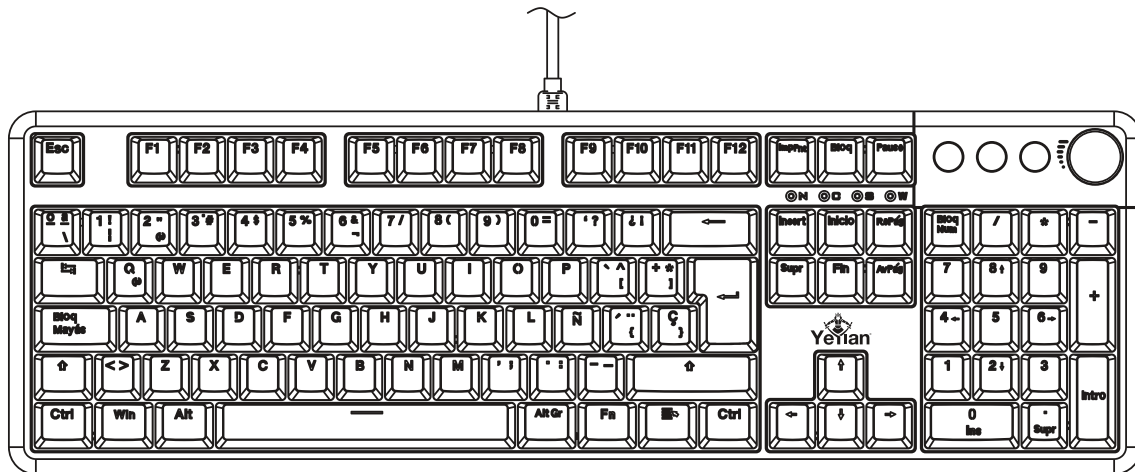

Read the manual before using the product.
Subject to changes to improve the product without prior notice.

Model: YTM-28208B
Color: Black
Made in China