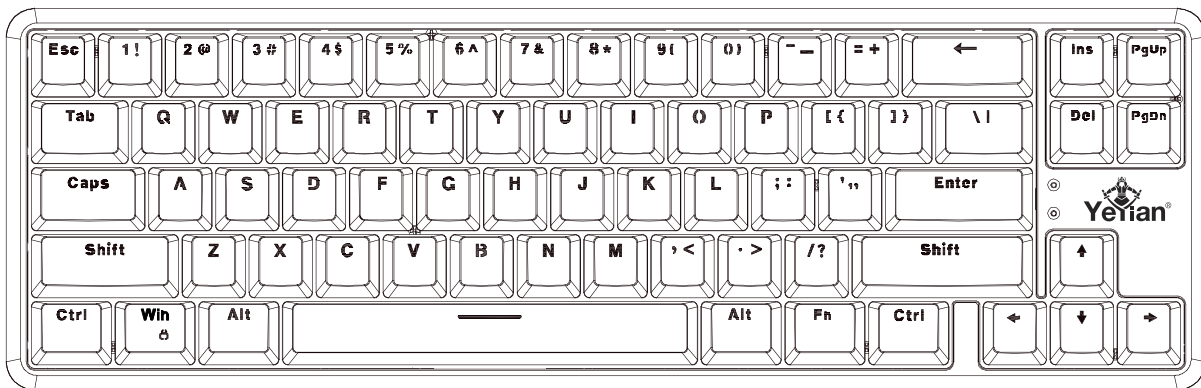

Read the manual before using the product.
Subject to changes to improve the product without prior notice.

Model: YTM-28209R-ENG
Color: Black
Made in China

USA: www.yeyian.us | MX: www.yeyian.mx | ES: www.yeyian.es