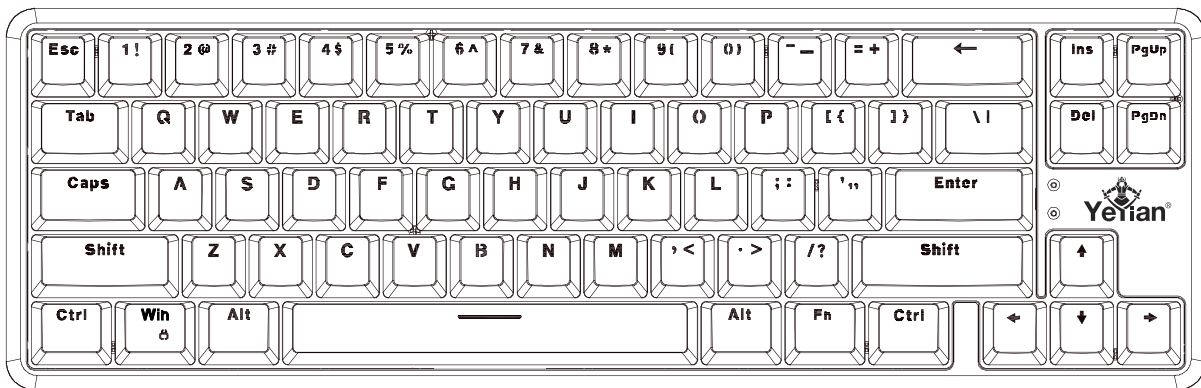

Read the manual before using the product.
Subject to changes to improve the product without prior notice.

Model: YTM-28210B-ENG
Color: Black
Made in China

USA: www.yeyian.us | MX: www.yeyian.mx | ES: www.yeyian.es