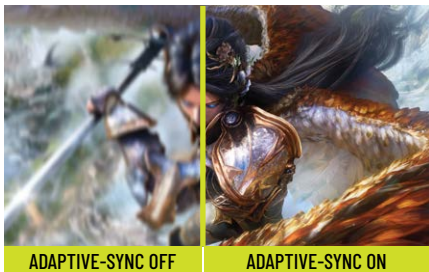

CHANGE THE GAME

SIGURD

34" 2K SIGURD 4000 GAMING MONITOR

3440X1440 RESOLUTION

PIP/PSB SPLIT SCREEN

ADAPTIVE SYNCHRONIZATION

1500R CURVATURE

The 165Hz high refresh rate enables you to aim at your targets faster than other gaming monitors, eliminates picture lagging, breaks through the FPS bottleneck and releases the true potential of your GPU for a fluid gaming experience. Our Yeyian Sigurd 4000 Series Monitor will push your experience to a real-time smooth picture and give you the upper hand to fight.

1500R CURVE MONITOR

We gave our Sigurd 4000 an integrally molded flexible display with revolutionary 1,500R curvature that adapts to the human eye bringing stronger visual encirclement and provides a real panoramic viewing experience. All of this in a clean, sleek, minimal design for the perfect Gaming Monitor.

Equipped with an E-sports backlight and 2 Display ports, 2 HDMI 2.0 ports, VESA mount compatible with 75x75, tilts forward 5° and backward 15°

Display more content simultaneously, thanks to a 2-screen split with and Picture-in-Picture (PIP). Picture In Picture allows the users to multitask and overlay a secondary source to display anything you desire. Expand your workflow with our 34" 2K Sigurd 4000 Sceptre Ultrawide Gaming monitor.